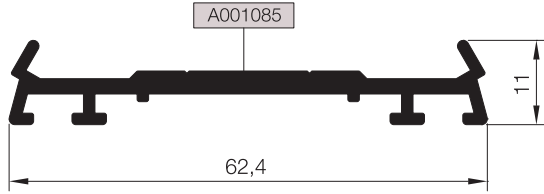

BASKI KAPAK VE CAM DESTEK PROFİLLERİ

CAP AND GLASS SUPPORT PROFILES

SKY65

KOD / CODE	AĞIRLIK (kg/m) / WEIGHT	L m	KOD / CODE	AĞIRLIK (kg/m) / WEIGHT	L m
R50 P 05	0,566	6	R50 A 04	0,245	6
R50 P 04	0,455	6	R50 E 04	0,146	6
R50 P 21	0,872	6	R50 S 03	0,362	6
R50 P 22	0,580	6			

R50 P 05