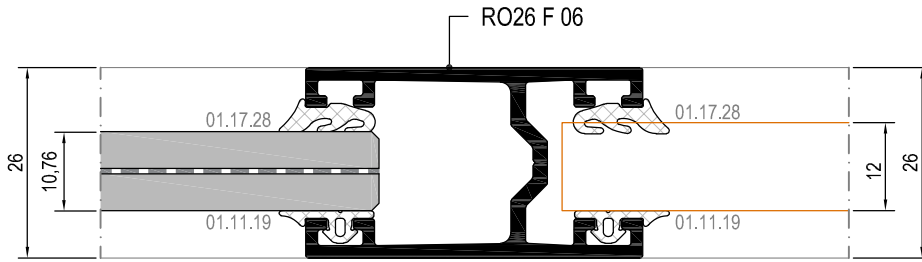

Ölçek/Scale: 1/2

ALÜMİNYUM KASA AHŞAP KAPI DETAYI
WOOD DOOR DETAIL WITH ALUMINIUM FRAME

ALÜMİNYUM KASA AHŞAP KAPI DETAYI
WOOD DOOR DETAIL WITH ALUMINIUM FRAME

ALÜMİNYUM KASA AHŞAP KAPI DETAYI
WOOD DOOR DETAIL WITH ALUMINIUM FRAME