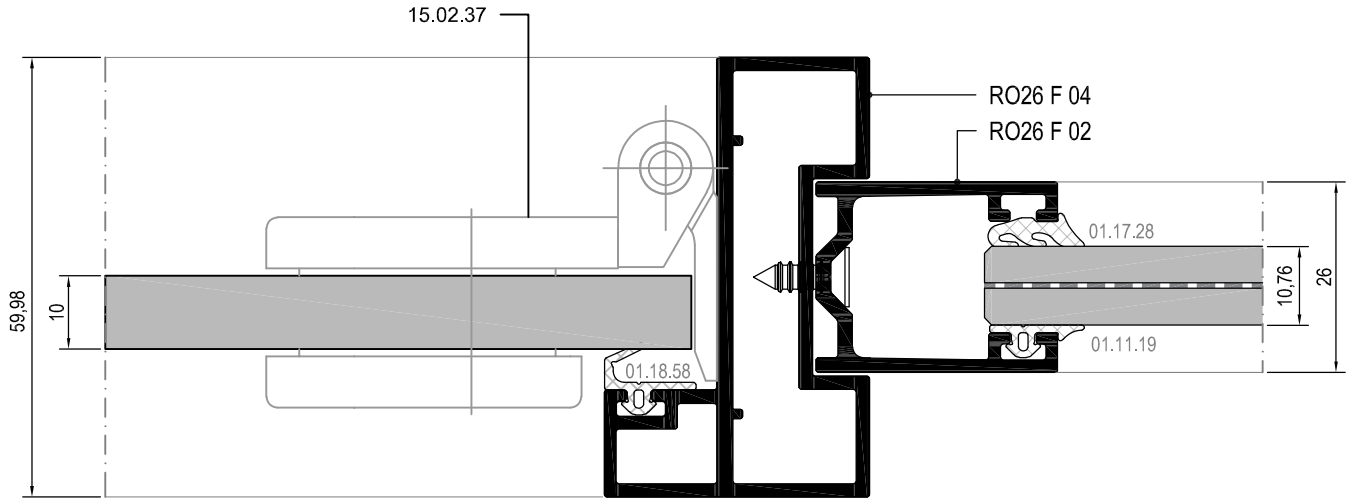

ALÜMİNYUM KASA CAM KAPI DETAYI
GLASS DOOR DETAIL WITH ALUMINIUM FRAME

ALÜMİNYUM KASA CAM KAPI DETAYI
GLASS DOOR DETAIL WITH ALUMINIUM FRAME

Ölçek/Scale: 1/2

ALÜMİNYUM KASA CAM KAPI DETAYI
GLASS DOOR DETAIL WITH ALUMINIUM FRAME