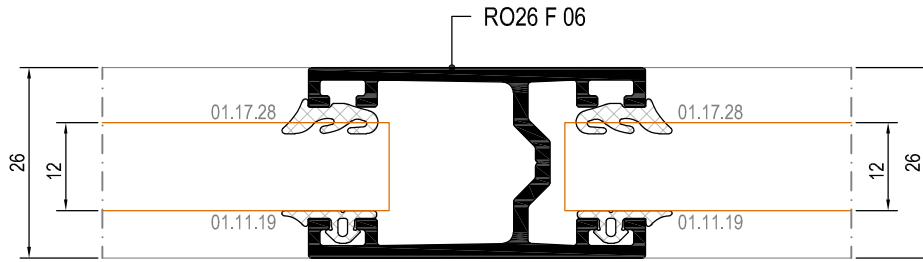

ALÜMİNYUM KASA AHŞAP KAPI DETAYI
WOOD DOOR DETAIL WITH ALUMINIUM FRAME