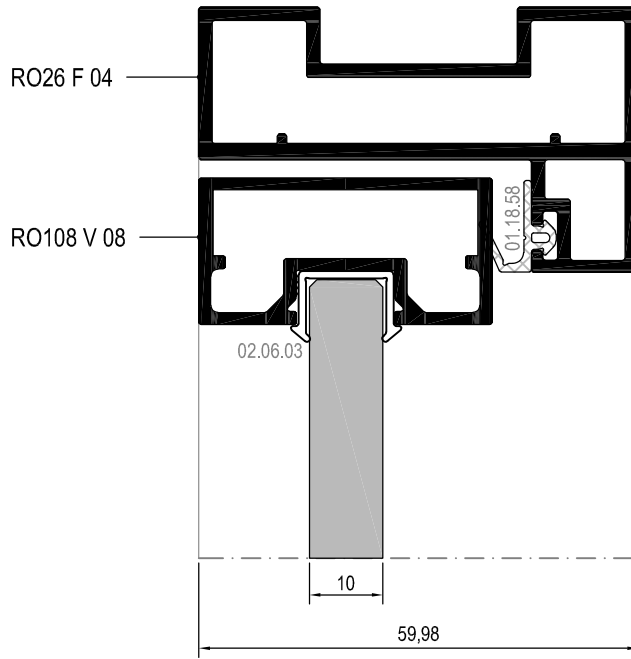

ALÜMİNYUM KASA ALÜMİNYUM ÇERÇEVELİ CAM KAPI DETAYI
GLASS DOOR DETAIL WITH ALUMINIUM FRAME