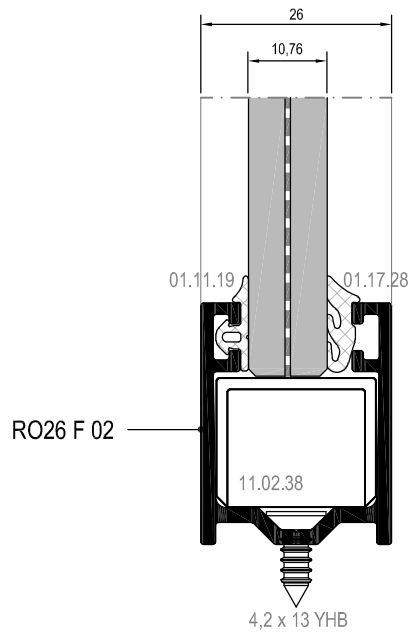

CAM CAM KAPI DETAYI
GLASS-TO-GLASS DOOR DETAIL

Ölçek/Scale: 1/2

CAM CAM KAPI DETAYI
GLASS-TO-GLASS DOOR DETAIL

Ölçek/Scale: 1/2

CAM CAM KAPI DETAYI
GLASS-TO-GLASS DOOR DETAIL

DETAYLAR
DETAILS

RO26

CAM CAM KAPI DETAYI
GLASS-TO-GLASS DOOR DETAIL

CAM CAM KAPI DETAYI
GLASS-TO-GLASS DOOR DETAIL

CAM CAM KAPI DETAYI
GLASS-TO-GLASS DOOR DETAIL

CAM CAM KAPI DETAYI
GLASS-TO-GLASS DOOR DETAIL

MİMARİ KATALOG

ARCHITECTURAL CATALOGUE

Alüminyum Kapı Pencere ve Giydirme Cephe Sistemleri