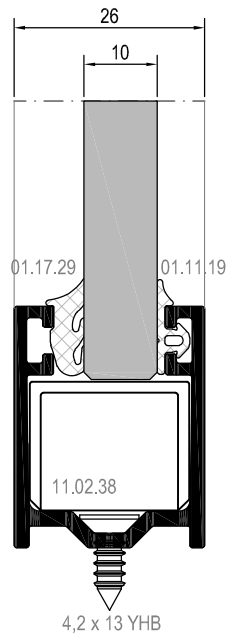

CAM CAM KAPI DETAYI
GLASS-TO-GLASS DOOR DETAIL