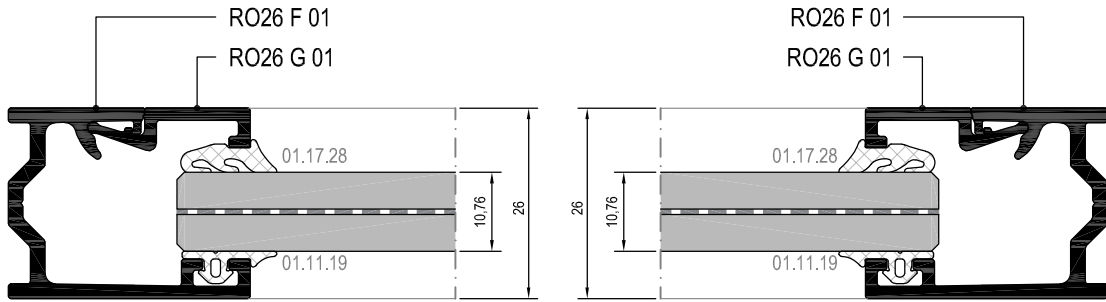

CAM CAM KAPI DETAYI
GLASS-TO-GLASS DOOR DETAIL

Ölçek/Scale: 1/2

CAM CAM KAPI DETAYI
GLASS-TO-GLASS DOOR DETAIL

Ölçek/Scale: 1/2

CAM CAM KAPI DETAYI
GLASS-TO-GLASS DOOR DETAIL

DETAYLAR
DETAILS

RO26

CAM CAM KAPI DETAYI
GLASS-TO-GLASS DOOR DETAIL

CAM CAM KAPI DETAYI
GLASS-TO-GLASS DOOR DETAIL

CAM CAM KAPI DETAYI
GLASS-TO-GLASS DOOR DETAIL

CAM CAM KAPI DETAYI
GLASS-TO-GLASS DOOR DETAIL

MİMARİ KATALOG

ARCHITECTURAL CATALOGUE

Alüminyum Kapı Pencere ve Giydirme Cephe Sistemleri