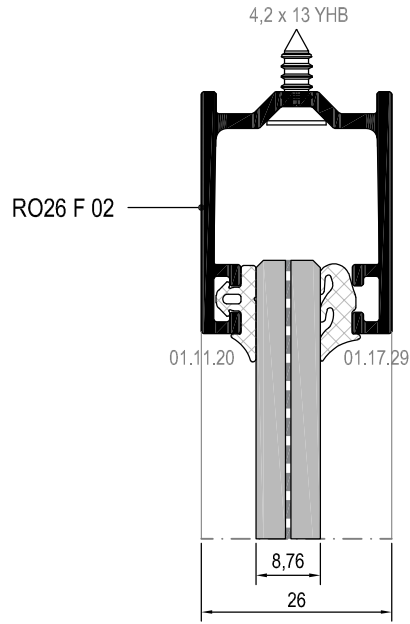

ALÜMİNYUM KASA CAM KAPI DETAYI
GLASS DOOR DETAIL WITH ALUMINIUM FRAME

ALÜMİNYUM KASA CAM KAPI DETAYI
GLASS DOOR DETAIL WITH ALUMINIUM FRAME

Ölçek/Scale: 1/2

ALÜMİNYUM KASA CAM KAPI DETAYI
GLASS DOOR DETAIL WITH ALUMINIUM FRAME

ALÜMİNYUM KASA CAM KAPI DETAYI
GLASS DOOR DETAIL WITH ALUMINIUM FRAME

Ölçek/Scale: 1/2

ALÜMİNYUM KASA CAM KAPI DETAYI
GLASS DOOR DETAIL WITH ALUMINIUM FRAME

ALÜMİNYUM KASA CAM KAPI DETAYI
GLASS DOOR DETAIL WITH ALUMINIUM FRAME

7 DETAYI
DETAIL

Ölçek/Scale: 1/2

ALÜMİNYUM KASA CAM KAPI DETAYI
GLASS DOOR DETAIL WITH ALUMINIUM FRAME

Ölçek/Scale: 1/2

ALÜMİNYUM KASA CAM KAPI DETAYI
GLASS DOOR DETAIL WITH ALUMINIUM FRAME

ALÜMİNYUM KASA ALÜMİNYUM ÇERÇEVELİ CAM KAPI DETAYI
GLASS DOOR DETAIL WITH ALUMINIUM FRAME