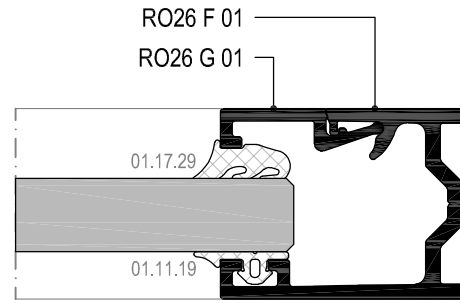

CAM CAM KAPI DETAYI
GLASS-TO-GLASS DOOR DETAIL

Ölçek/Scale: 1/2

CAM CAM KAPI DETAYI
GLASS-TO-GLASS DOOR DETAIL

Ölçek/Scale: 1/2

CAM CAM KAPI DETAYI
GLASS-TO-GLASS DOOR DETAIL

DETAYLAR
DETAILS

RO26

CAM CAM KAPI DETAYI
GLASS-TO-GLASS DOOR DETAIL

CAM CAM KAPI DETAYI
GLASS-TO-GLASS DOOR DETAIL

CAM CAM KAPI DETAYI
GLASS-TO-GLASS DOOR DETAIL

CAM CAM KAPI DETAYI
GLASS-TO-GLASS DOOR DETAIL

MİMARİ KATALOG

ARCHITECTURAL CATALOGUE

Alüminyum Kapı Pencere ve Giydirme Cephe Sistemleri