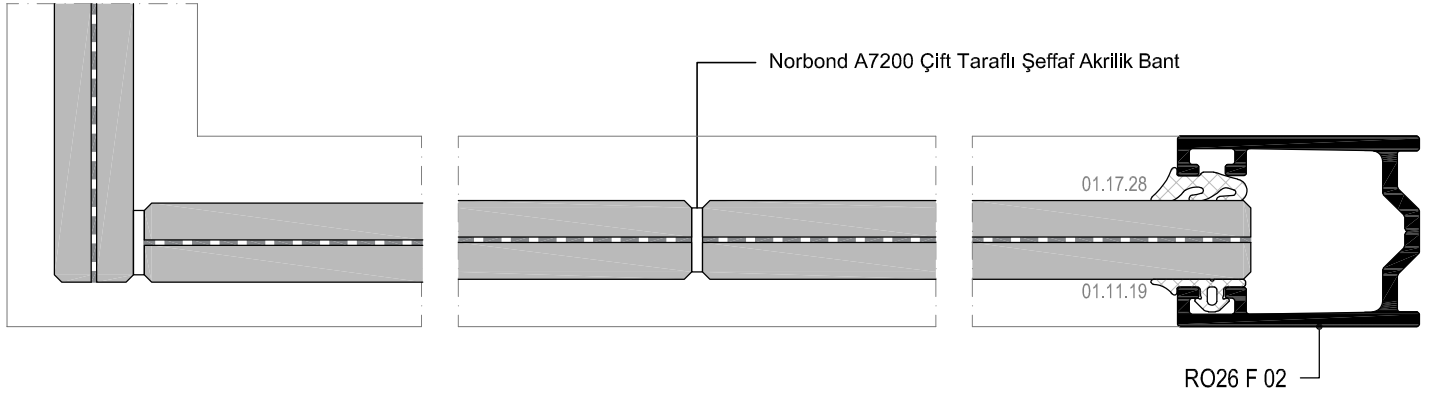

CAM CAM KAPI DETAYI
GLASS-TO-GLASS DOOR DETAIL