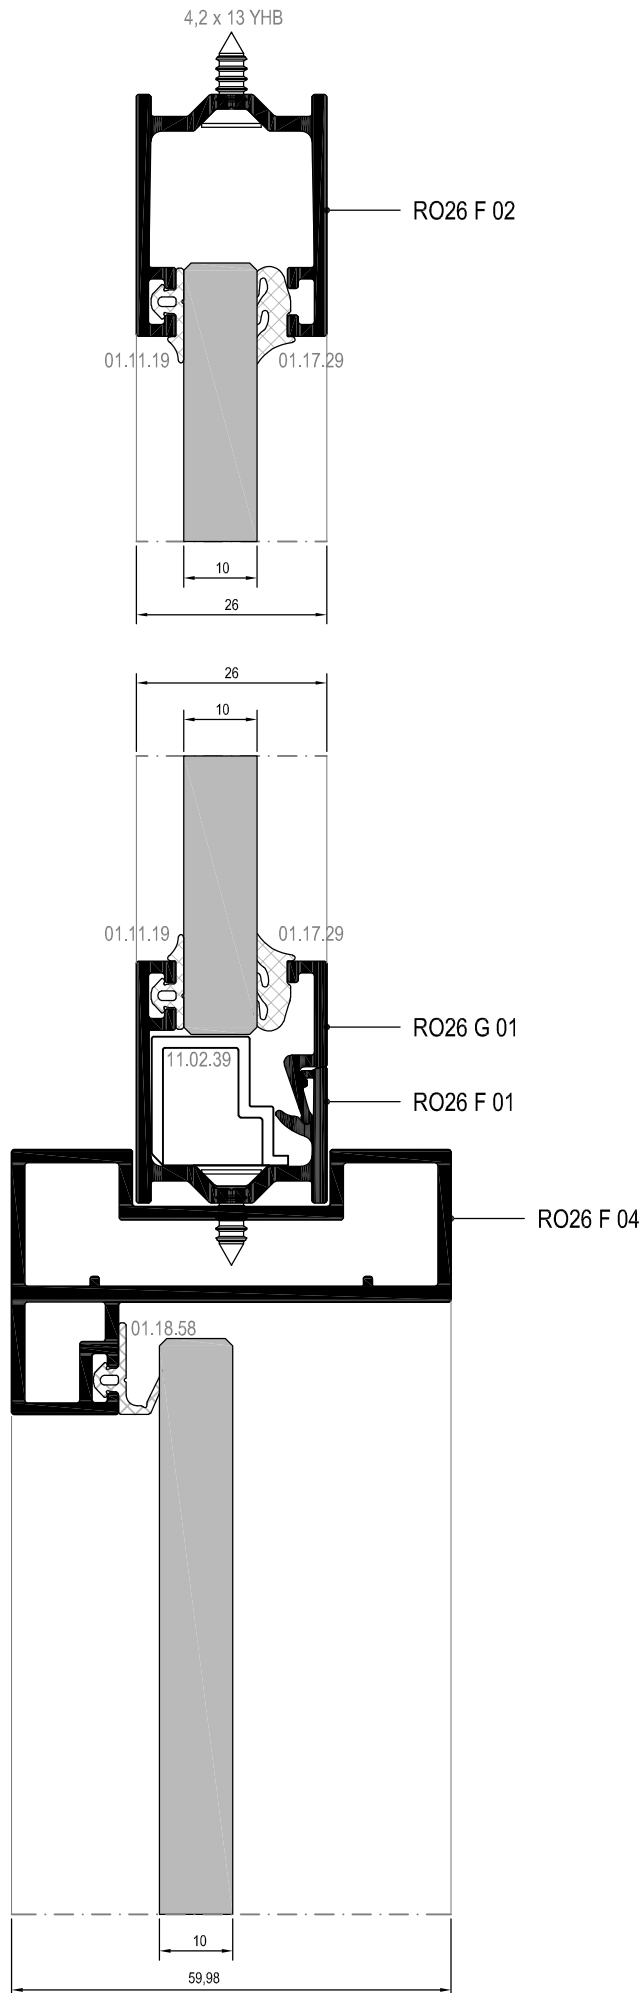

RO26 F 01

RO26 F 02

RO26 F 03

KOD / CODE	AĞIRLIK (kg/m) / WEIGHT	Jxx cm ⁴	Jyy cm ⁴	L m
RO26 F 04	1,123	16,625	4,231	6
RO26 F 05	1,118	16,087	4,505	6
RO26 F 06	0,753	3,160	5,175	6
RO26 G 01	0,138	0,214	0,013	6

ALÜMİNYUM KASA CAM KAPI DETAYI
GLASS DOOR DETAIL WITH ALUMINIUM FRAME

Ölçek/Scale: 1/2

ALÜMİNYUM KASA CAM KAPI DETAYI
GLASS DOOR DETAIL WITH ALUMINIUM FRAME

ALÜMİNYUM KASA CAM KAPI DETAYI
GLASS DOOR DETAIL WITH ALUMINIUM FRAME

Ölçek/Scale: 1/2

ALÜMİNYUM KASA AHŞAP KAPI DETAYI
WOOD DOOR DETAIL WITH ALUMINIUM FRAME

ALÜMİNYUM KASA AHŞAP KAPI DETAYI
WOOD DOOR DETAIL WITH ALUMINIUM FRAME

ALÜMİNYUM KASA AHŞAP KAPI DETAYI
WOOD DOOR DETAIL WITH ALUMINIUM FRAME

CAM CAM KAPI DETAYI
GLASS-TO-GLASS DOOR DETAIL

Ölçek/Scale: 1/2

CAM CAM KAPI DETAYI
GLASS-TO-GLASS DOOR DETAIL

Ölçek/Scale: 1/2

CAM CAM KAPI DETAYI
GLASS-TO-GLASS DOOR DETAIL

DETAYLAR
DETAILS

RO26

CAM CAM KAPI DETAYI
GLASS-TO-GLASS DOOR DETAIL