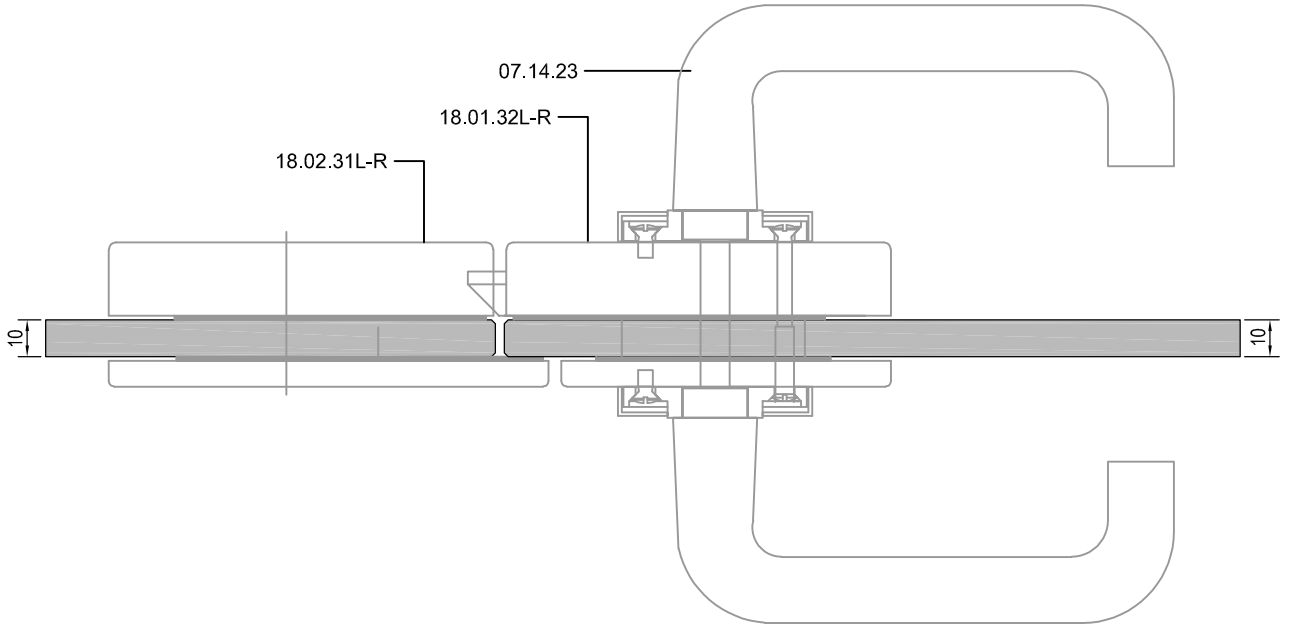

CAM CAM KAPI DETAYI
GLASS-TO-GLASS DOOR DETAIL

Ölçek/Scale: 1/2