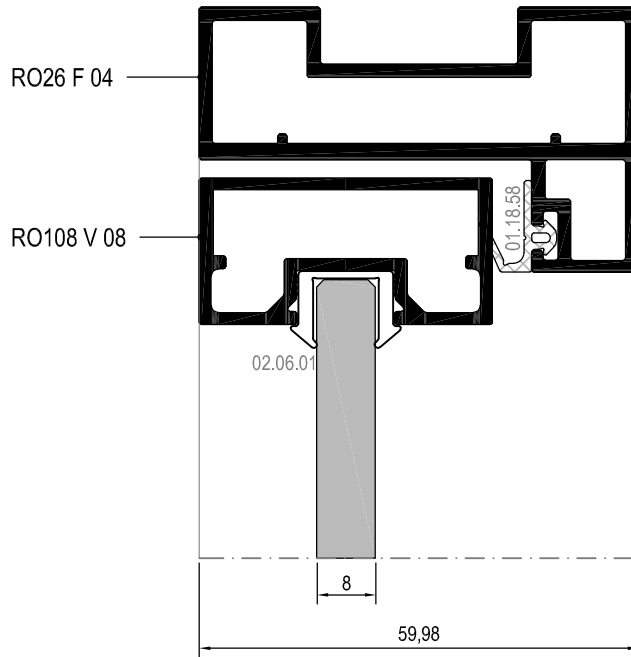

ALÜMİNYUM KASA ALÜMİNYUM ÇERÇVELİ CAM KAPI DETAYI
GLASS DOOR DETAIL WITH ALUMINIUM FRAME