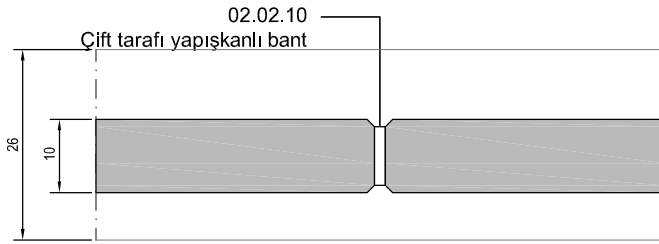

CAM CAM KAPI DETAYI
GLASS-TO-GLASS DOOR DETAIL

Ölçek/Scale: 1/2

CAM CAM KAPI DETAYI
GLASS-TO-GLASS DOOR DETAIL

Ölçek/Scale: 1/2

CAM CAM KAPI DETAYI
GLASS-TO-GLASS DOOR DETAIL

DETAYLAR
DETAILS

RO26

CAM CAM KAPI DETAYI
GLASS-TO-GLASS DOOR DETAIL