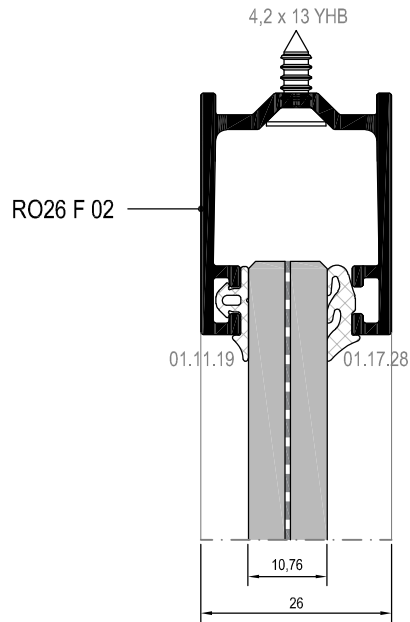

CAM CAM KAPI DETAYI
GLASS-TO-GLASS DOOR DETAIL

Ölçek/Scale: 1/2

CAM CAM KAPI DETAYI
GLASS-TO-GLASS DOOR DETAIL

Ölçek/Scale: 1/2

CAM CAM KAPI DETAYI
GLASS-TO-GLASS DOOR DETAIL

DETAYLAR
DETAILS

RO26

CAM CAM KAPI DETAYI
GLASS-TO-GLASS DOOR DETAIL

CAM CAM KAPI DETAYI
GLASS-TO-GLASS DOOR DETAIL

CAM CAM KAPI DETAYI
GLASS-TO-GLASS DOOR DETAIL

CAM CAM KAPI DETAYI
GLASS-TO-GLASS DOOR DETAIL

MİMARİ KATALOG

ARCHITECTURAL CATALOGUE

Alüminyum Kapı Pencere ve Giydirme Cephe Sistemleri