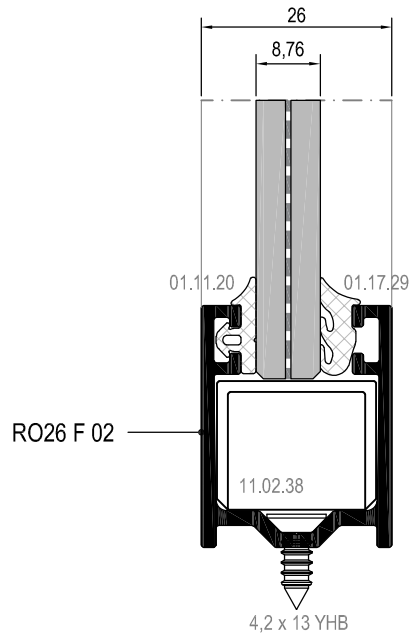

ALÜMİNYUM KASA CAM KAPI DETAYI
GLASS DOOR DETAIL WITH ALUMINIUM FRAME

ALÜMİNYUM KASA CAM KAPI DETAYI
GLASS DOOR DETAIL WITH ALUMINIUM FRAME

Ölçek/Scale: 1/2

ALÜMİNYUM KASA CAM KAPI DETAYI
GLASS DOOR DETAIL WITH ALUMINIUM FRAME

ALÜMİNYUM KASA CAM KAPI DETAYI
GLASS DOOR DETAIL WITH ALUMINIUM FRAME

Ölçek/Scale: 1/2

ALÜMİNYUM KASA CAM KAPI DETAYI
GLASS DOOR DETAIL WITH ALUMINIUM FRAME

ALÜMİNYUM KASA CAM KAPI DETAYI
GLASS DOOR DETAIL WITH ALUMINIUM FRAME

7 DETAYI
DETAIL

Ölçek/Scale: 1/2

ALÜMİNYUM KASA CAM KAPI DETAYI
GLASS DOOR DETAIL WITH ALUMINIUM FRAME

Ölçek/Scale: 1/2

ALÜMİNYUM KASA CAM KAPI DETAYI
GLASS DOOR DETAIL WITH ALUMINIUM FRAME

ALÜMİNYUM KASA ALÜMİNYUM ÇERÇEVELİ CAM KAPI DETAYI
GLASS DOOR DETAIL WITH ALUMINIUM FRAME