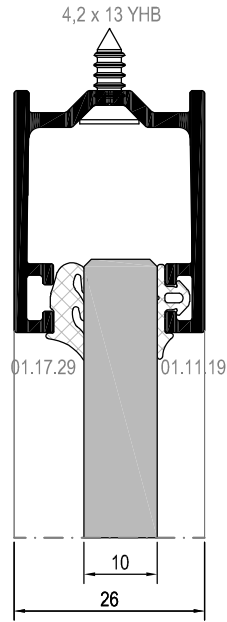

CAM CAM KAPI DETAYI
GLASS-TO-GLASS DOOR DETAIL