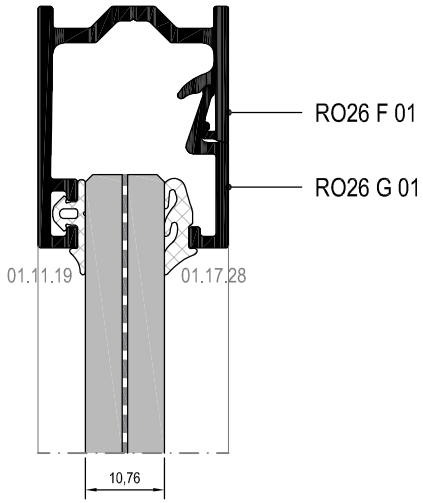

CAM CAM KAPI DETAYI
GLASS-TO-GLASS DOOR DETAIL

Ölçek/Scale: 1/2

CAM CAM KAPI DETAYI
GLASS-TO-GLASS DOOR DETAIL

Ölçek/Scale: 1/2

CAM CAM KAPI DETAYI
GLASS-TO-GLASS DOOR DETAIL

DETAYLAR
DETAILS

RO26

CAM CAM KAPI DETAYI
GLASS-TO-GLASS DOOR DETAIL

CAM CAM KAPI DETAYI
GLASS-TO-GLASS DOOR DETAIL

CAM CAM KAPI DETAYI
GLASS-TO-GLASS DOOR DETAIL

CAM CAM KAPI DETAYI
GLASS-TO-GLASS DOOR DETAIL

MİMARİ KATALOG

ARCHITECTURAL CATALOGUE

Alüminyum Kapı Pencere ve Giydirme Cephe Sistemleri